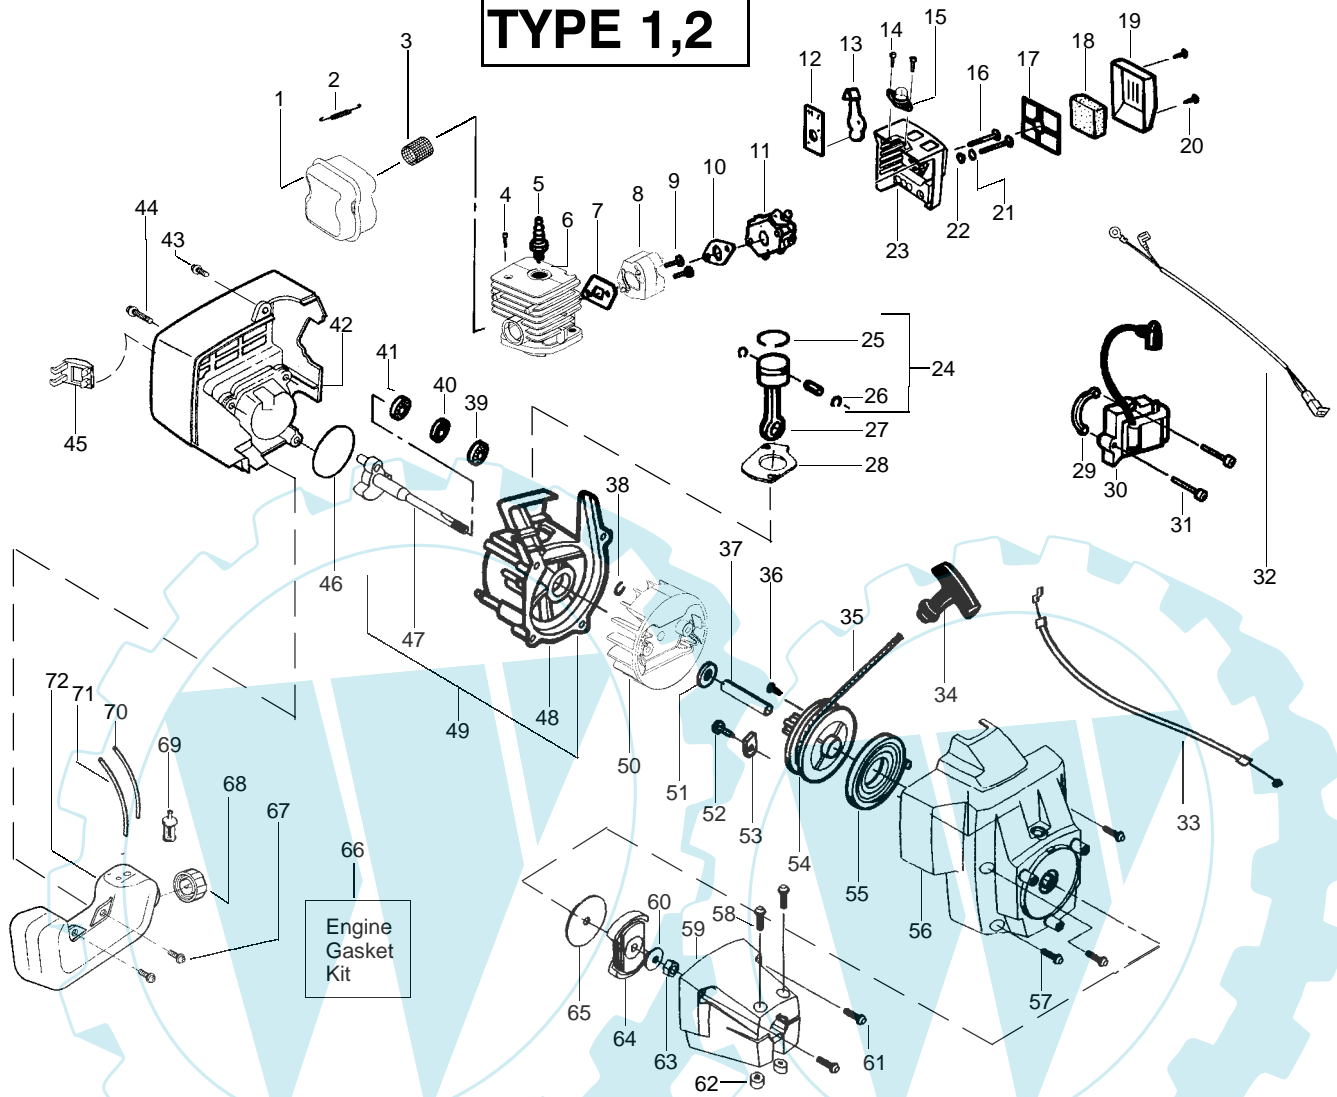

PARTS LIST NO. 530163404		Jonsered PARTS LIST	MODEL(s) GT2124	
DATE 6/16/03	Replaces 530163404 - 3/24/03		Note: Illustration may differ from actual model due to design changes	PAGE NO. 2

TYPE 1,2

Ref.	Part No.	Description	Ref.	Part No.	Description	Ref.	Part No.	Description
1.	530071396	Kit - Muffler (incl. 2,3)	24.	530071357	Kit - Piston (Incl. 25, 26 & Pin)	49.	530071610	Assy-C'case & C'shaft (Incl. 38,47,48)
2.	530042088	Spring-Muffler	25.	530055120	Piston Ring	50.	530069886	Assy-Flywheel
3.	530071391	Kit-Spark Arrestor	26.	530015162	Retainer-Piston Pin	51.	530015149	Washer
4.	530015953	Screw-Cylinder	27.	530069945	Kit-Connecting Rod Assy.	52.	530015775	Screw
5.	952030249	Spark Plug (RCJ 6Y)	28.	530071363	Gasket-Cylinder(kit)	53.	530027523	Retainer
6.	530071545	Kit - Cylinder	29.	530036145	Spacer-Module	54.	530069400	Kit-Starter Pull(incl 36)
7.	530071363	Gasket-Cyl./Carb.(kit)	30.	530039163	Ignition Module	55.	530042085	Spring-Starter
8.	530056404	Adapter-Carb.	31.	530015954	Screw	56.	530047493	Assy.-Fan Hsg
9.	530016014	Screw	32.	530047278	Assy-Switch Wire	57.	530015810	Screw
10.	530071363	Gasket-Carb.(kit)	33.	530056241	Assy-Throttle Cable	58.	530015767	Screw
11.	---	Kit - Carb. (WT-380)	34.	530027569	Handle-Starter	59.	530047073	Assy-Clutch Hsg.
	530069998	(WT-639)	35.	530069232	Kit - Rope	60.	530015828	Washer-Flat
	530071639		36.	530016080	Screw	61.	530015886	Screw
12.	530037326	Choke Plate Mounting	37.	530037414	Spacer-Flywheel	62.	530015768	Nut
13.	530038102	Shutter-Choke	38.	530015941	Retain. Ring-C'shaft	63.	530626605	Nut-Clutch
14.	530015780	Screw-Air Purge	39.	530055728	Outer Bearing	64.	530069491	Assy-Clutch
15.	530038874	Assy-Air Purge	40.	530071615	Kit - C'case Seal	65.	530015611	Washer-Clutch
16.	530016353	Screw	41.	530032125	Inner Bearing	66.	530071363	Kit-Engine Gasket (Incl. 7,10,28,46)
17.	530037413	Plate - Filter Support	42.	530057023	Shroud-Rear	67.	530016379	Retainer
18.	530037331	Foam-Air Filter	43.	530015934	Screw	68.	530014347	Assy-Fuel Cap
19.	530037292	Cover-Air Box	44.	530015810	Screw	69.	530095646	Assy-Fuel Pickup
20.	530016349	Screw	45.	530054536	Guard-Muffler	70.	530069216	Kit-Fuel Line
21.	530015852	Spacer-Choke	46.	530071363	O-Ring-C'case/Shrd(kit)	71.	530069247	Kit- Fuel Line
22.	530015254	Washer	47.	530014864	Assy-Crankshaft	72.	530057045	Assy-Fuel Tank
23.	530054554	Box-Air Filter	48.	530012491	Assy-Crankcase (Incl. 39-41)			

✓ = NEW PART NUMBER FOR THIS IPL   * = REFER TO THE SERVICE REFERENCE INDICATED FOR MORE INFORMATION. (LOCATED AT END OF IPL)