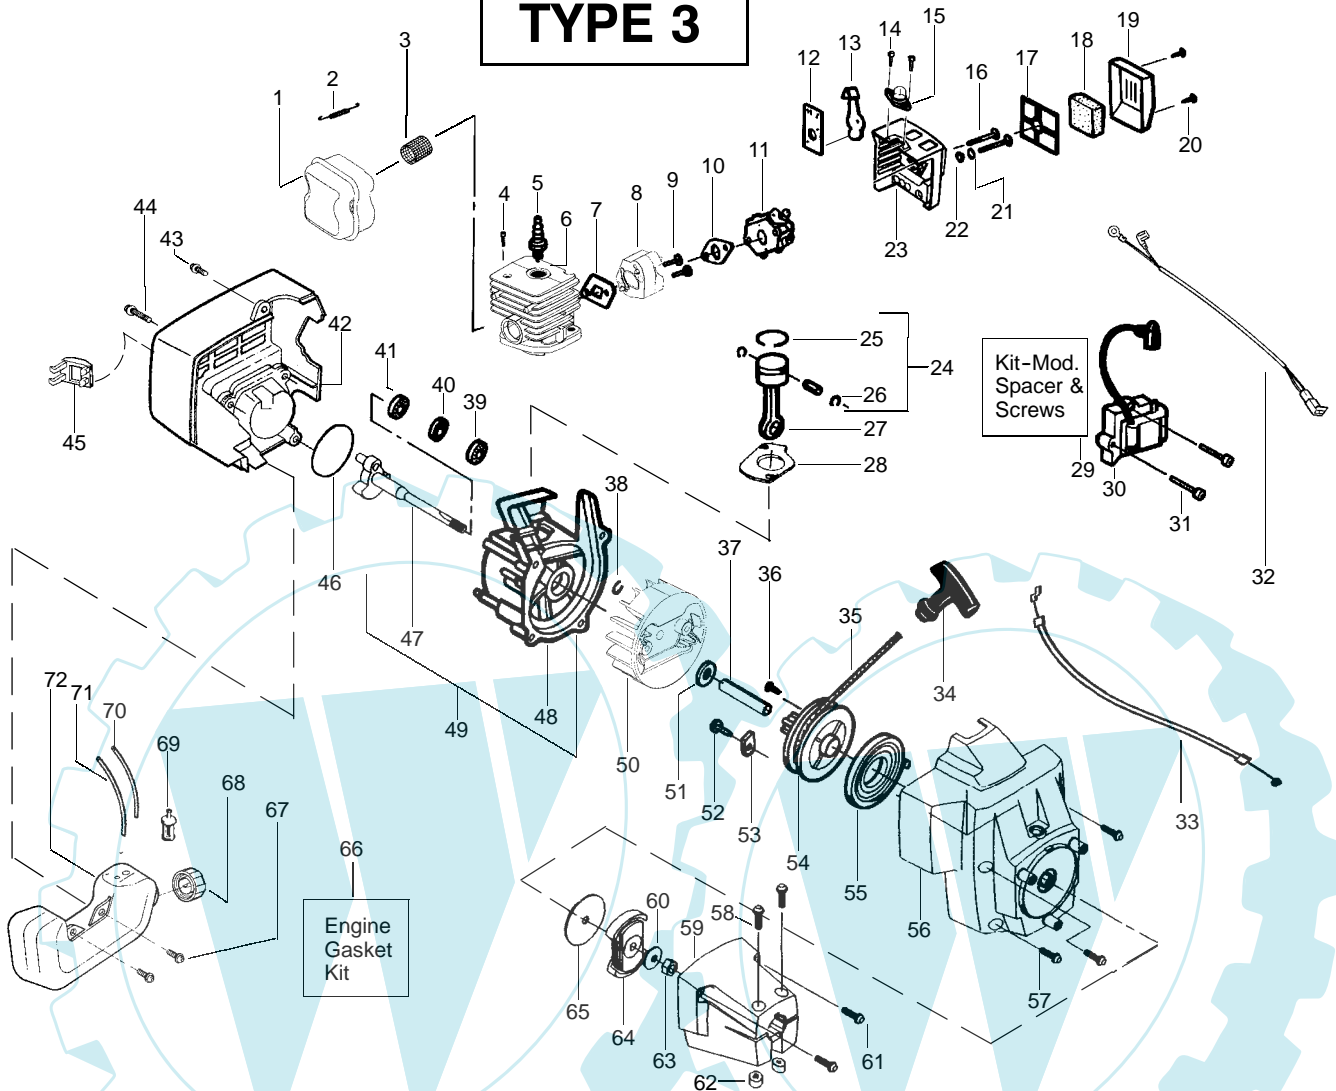

PARTS LIST NO. 530163404		Jonsered PARTS LIST	MODEL(s) GT2124	
DATE 6/16/03	Replaces 530163404 - 3/24/03		Note: Illustration may differ from actual model due to design changes	PAGE NO. 3

TYPE 3

Ref.	Part No.	Description	Ref.	Part No.	Description	Ref.	Part No.	Description
1.	530071396	Kit - Muffler (incl. 2,3)	24.	530071357	Kit - Piston (Incl. 25, 26 & Pin)	49.	530071728	Assy-C'case & C'shaft (Incl. 38,47,48)
2.	530042088	Spring-Muffler	25.	530055120	Piston Ring	50.	530069886	Assy-Flywheel
3.	530071391	Kit-Spark Arrestor	26.	530015162	Retainer-Piston Pin	51.	530015149	Washer
4.	530015953	Screw-Cylinder	27.	530069945	Kit-Connecting Rod Assy.	52.	530015775	Screw
5.	952030249	Spark Plug (RCJ 6Y)	28.	530071363	Gasket-Cylinder(kit)	53.	530027523	Retainer
6.	530071545	Kit - Cylinder	29.	530071731	Kit-Spacer/Screws	54.	530069400	Kit-Starter Pull(incl 36)
7.	530071363	Gasket-Cyl./Carb.(kit)	30.	530039163	Ignition Module	55.	530042085	Spring-Starter
8.	530057635	Adapter-Carb.	31.	530016357	Screw	56.	530047493	Assy.-Fan Hsg
9.	530016014	Screw	32.	530047278	Assy-Switch Wire	57.	530015810	Screw
10.	530071363	Gasket-Carb.(kit)	33.	530056241	Assy-Throttle Cable	58.	530015767	Screw
11.	530071639	Kit - Carb. (WT-639)	34.	530027569	Handle-Starter	59.	530047073	Assy-Clutch Hsg.
12.	530037326	Choke Plate Mounting	35.	530069232	Kit - Rope	60.	530015828	Washer-Flat
13.	530038102	Shutter-Choke	36.	530016392	Screw	61.	530015886	Screw
14.	530015780	Screw-Air Purge	37.	530037414	Spacer-Flywheel	62.	530015768	Nut
15.	530038874	Assy-Air Purge	38.	530015941	Retain. Ring-C' shaft	63.	530626605	Nut-Clutch
16.	530016393	Screw	39.	530055728	Outer Bearing	64.	530069491	Assy-Clutch
17.	530037413	Plate - Filter Support	40.	530071615	Kit - C'case Seal	65.	530015611	Washer-Clutch
18.	530037331	Foam-Air Filter	41.	530032125	Inner Bearing	66.	530071363	Kit-Engine Gasket (Incl. 7,10,28,46)
19.	530037292	Cover-Air Box	42.	530057023	Shroud-Rear	67.	530016379	Retainer
20.	530016349	Screw	43.	530015934	Screw	68.	530014347	Assy-Fuel Cap
21.	530015852	Spacer-Choke	44.	530015810	Screw	69.	530095646	Assy-Fuel Pickup
22.	530015254	Washer	45.	530054536	Guard-Muffler	70.	530069216	Kit-Fuel Line
23.	530054554	Box-Air Filter	46.	530071363	O-Ring-C'case/Shrd(kit)	71.	530069247	Kit- Fuel Line
			47.	530014864	Assy-Crankshaft	72.	530057045	Assy-Fuel Tank
			48.	530071627	Assy-Crankcase (Incl. 39-41)			

✓ = NEW PART NUMBER FOR THIS IPL   * = REFER TO THE SERVICE REFERENCE INDICATED FOR MORE INFORMATION. (LOCATED AT END OF IPL)