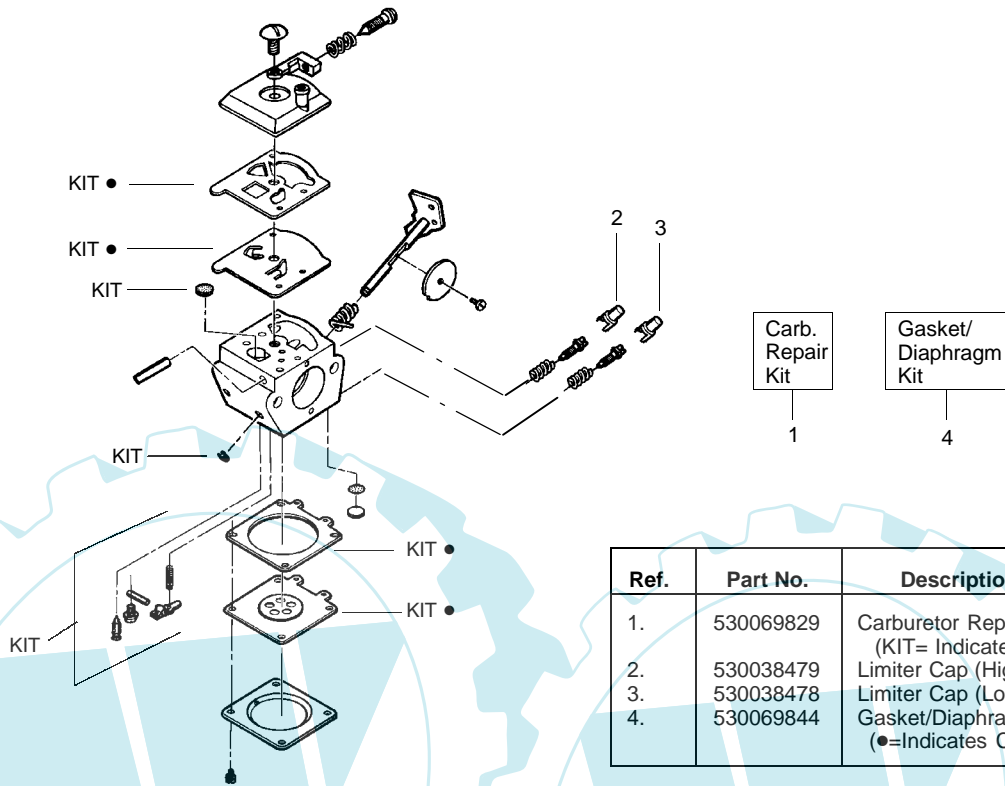

PARTS LIST NO. 530163404		Jonsered PARTS LIST	MODEL(s) GT2124	
DATE 6/16/03	Replaces 530163404 - 3/24/03		Note: Illustration may differ from actual model due to design changes	PAGE NO. 4

Carburetor Assembly No. 530069998

Kit - Carburetor Assembly No. 530071639 - WT-639

Note: No Repair kits are available for this carburetor, please order the complete assembly part number 530-071639 (WT-639)

✓ = NEW PART NUMBER FOR THIS IPL   ★ = REFER TO THE SERVICE REFERENCE INDICATED FOR MORE INFORMATION. (LOCATED AT END OF IPL)
● = THESE PARTS ARE ILLUSTRATED FOR CLARITY.   ORDER COMPLETE ASSEMBLY.